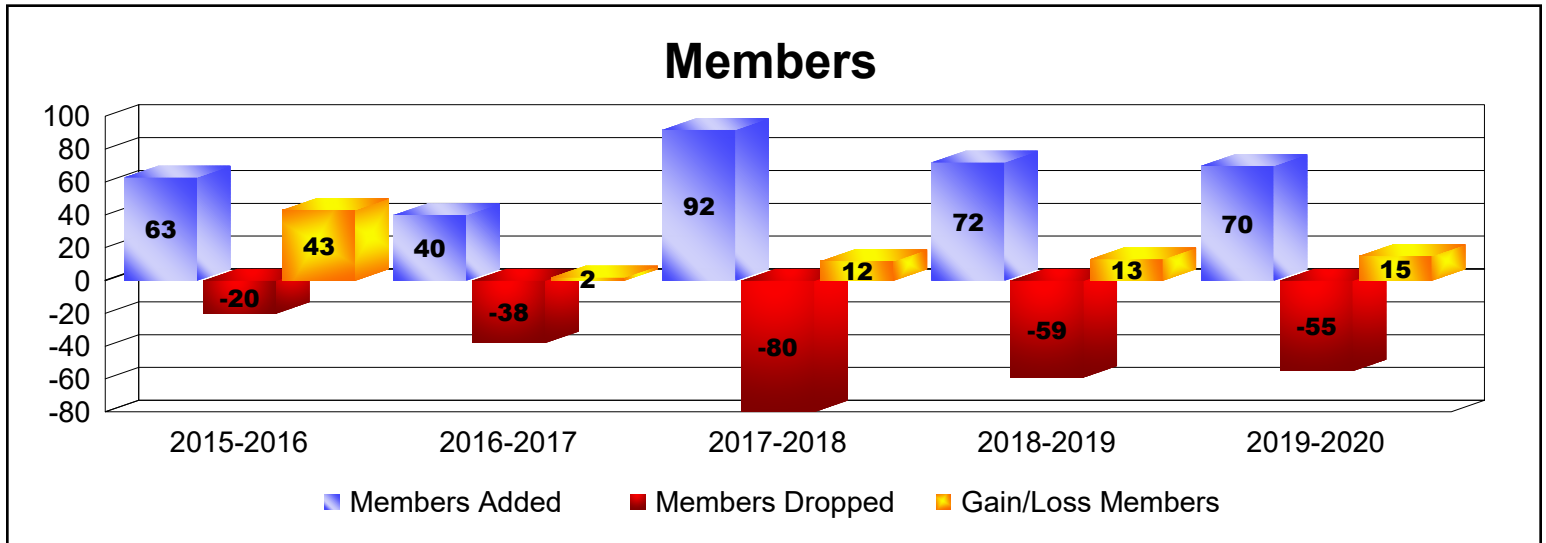

Year	New Clubs	Dropped Clubs	Gain/ Loss Clubs	New Members	Charter Members	Reinstate Members	Transfer Members	Total Member Added	Total Members Dropped	Gain/ Loss Members
2015-2016	2	-2	0	121	58	2	0	181	-58	123
2016-2017	0	-1	-1	97	0	0	0	97	-91	6
2017-2018	4	-2	2	126	120	7	1	254	-204	50
2018-2019	1	-1	0	75	28	15	5	123	-201	-78
2019-2020	5	0	5	60	105	12	1	178	-92	86
Average	2	-1	1	96	62	7	1	167	-129	37

Year	New Clubs	Dropped Clubs	Gain/ Loss Clubs	New Members	Charter Members	Reinstate Members	Transfer Members	Total Member Added	Total Members Dropped	Gain/ Loss Members
2015-2016	1	0	1	30	31	2	0	63	-20	43
2016-2017	0	-1	-1	38	0	2	0	40	-38	2
2017-2018	2	-1	1	48	43	1	0	92	-80	12
2018-2019	0	0	0	29	42	1	0	72	-59	13
2019-2020	1	0	1	42	23	5	0	70	-55	15
Average	1	0	0	37	28	2	0	67	-50	17