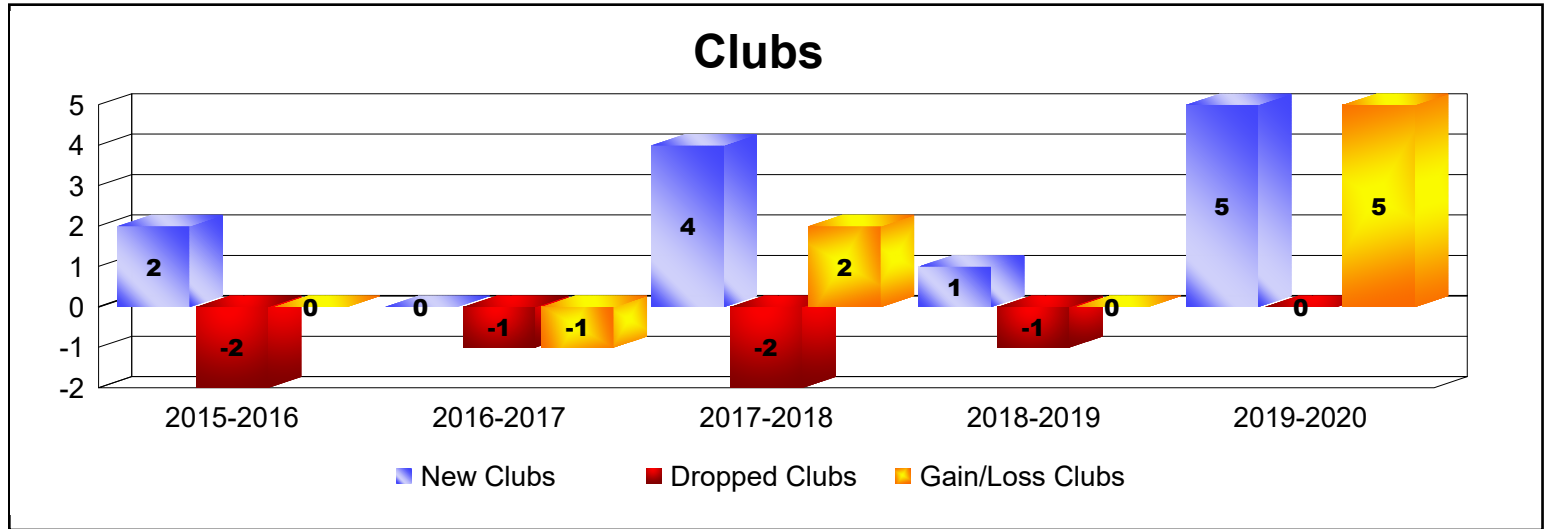

Year	New Clubs	Dropped Clubs	Gain/ Loss Clubs	New Members	Charter Members	Reinstate Members	Transfer Members	Total Member Added	Total Members Dropped	Gain/ Loss Members
2015-2016	2	-2	0	121	58	2	0	181	-58	123
2016-2017	0	-1	-1	97	0	0	0	97	-91	6
2017-2018	4	-2	2	126	120	7	1	254	-204	50
2018-2019	1	-1	0	75	28	15	5	123	-201	-78
2019-2020	5	0	5	60	105	12	1	178	-92	86
Average	2	-1	1	96	62	7	1	167	-129	37

Year	New Clubs	Dropped Clubs	Gain/ Loss Clubs	New Members	Charter Members	Reinstate Members	Transfer Members	Total Member Added	Total Members Dropped	Gain/ Loss Members
2015-2016	1	0	1	30	31	2	0	63	-20	43
2016-2017	0	-1	-1	38	0	2	0	40	-38	2
2017-2018	2	-1	1	48	43	1	0	92	-80	12
2018-2019	0	0	0	29	42	1	0	72	-59	13
2019-2020	1	0	1	42	23	5	0	70	-55	15
Average	1	0	0	37	28	2	0	67	-50	17