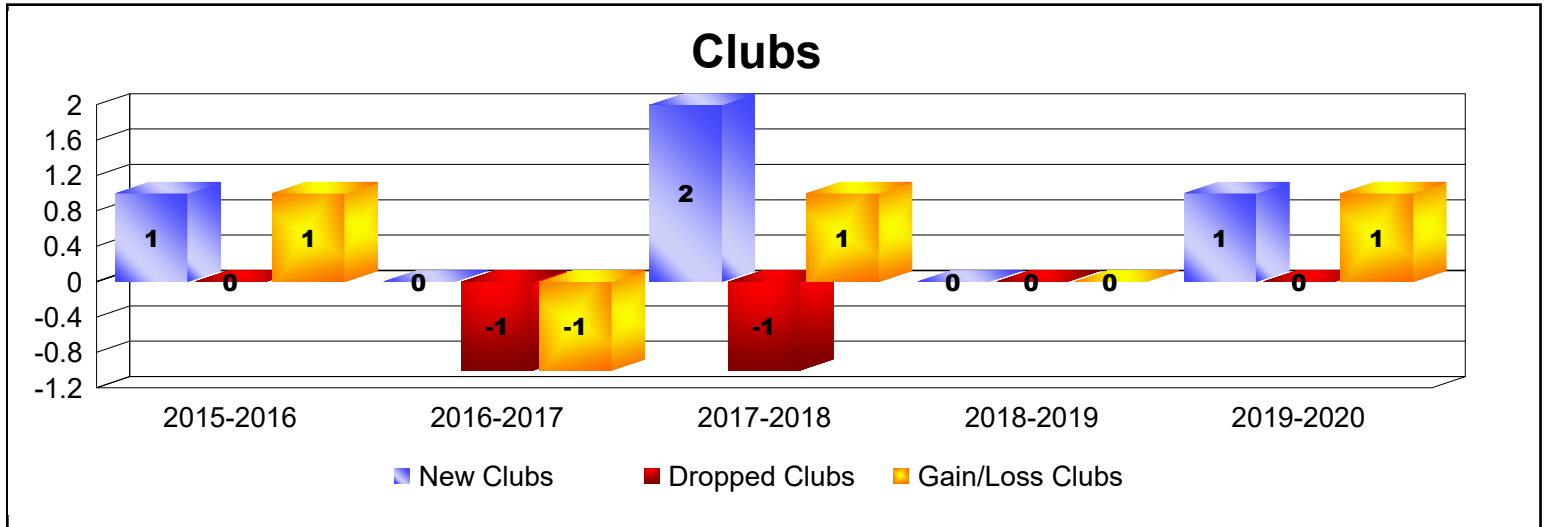

Year	New Clubs	Dropped Clubs	Gain/ Loss Clubs	New Members	Charter Members	Reinstate Members	Transfer Members	Total Member Added	Total Members Dropped	Gain/ Loss Members
2015-2016	2	-2	0	121	58	2	0	181	-58	123
2016-2017	0	-1	-1	97	0	0	0	97	-91	6
2017-2018	4	-2	2	126	120	7	1	254	-204	50
2018-2019	1	-1	0	75	28	15	5	123	-201	-78
2019-2020	5	0	5	60	105	12	1	178	-92	86
Average	2	-1	1	96	62	7	1	167	-129	37

Year	New Clubs	Dropped Clubs	Gain/ Loss Clubs	New Members	Charter Members	Reinstate Members	Transfer Members	Total Member Added	Total Members Dropped	Gain/ Loss Members
2015-2016	1	0	1	30	31	2	0	63	-20	43
2016-2017	0	-1	-1	38	0	2	0	40	-38	2
2017-2018	2	-1	1	48	43	1	0	92	-80	12
2018-2019	0	0	0	29	42	1	0	72	-59	13
2019-2020	1	0	1	42	23	5	0	70	-55	15
Average	1	0	0	37	28	2	0	67	-50	17

Year	New Clubs	Dropped Clubs	Gain/ Loss Clubs	New Members	Charter Members	Reinstate Members	Transfer Members	Total Member Added	Total Members Dropped	Gain/ Loss Members
2015-2016	0	0	0	0	0	0	0	0	0	0
2016-2017	0	0	0	2	0	0	0	2	-6	-4
2017-2018	0	0	0	1	0	0	0	1	0	1
2018-2019	0	0	0	0	0	0	0	0	0	0
2019-2020	0	0	0	5	0	0	0	5	0	5
Average	0	0	0	2	0	0	0	2	-1	0