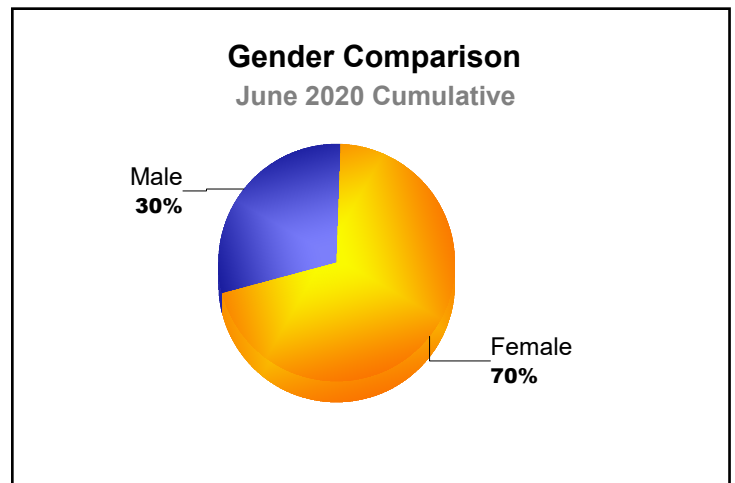

Year	New Clubs	Dropped Clubs	Gain/ Loss Clubs	New Members	Charter Members	Reinstate Members	Transfer Members	Total Member Added	Total Members Dropped	Gain/ Loss Members
2015-2016	1	0	1	30	31	2	0	63	-20	43
2016-2017	0	-1	-1	38	0	2	0	40	-38	2
2017-2018	2	-1	1	48	43	1	0	92	-80	12
2018-2019	0	0	0	29	42	1	0	72	-59	13
2019-2020	1	0	1	42	23	5	0	70	-55	15
Average	1	0	0	37	28	2	0	67	-50	17