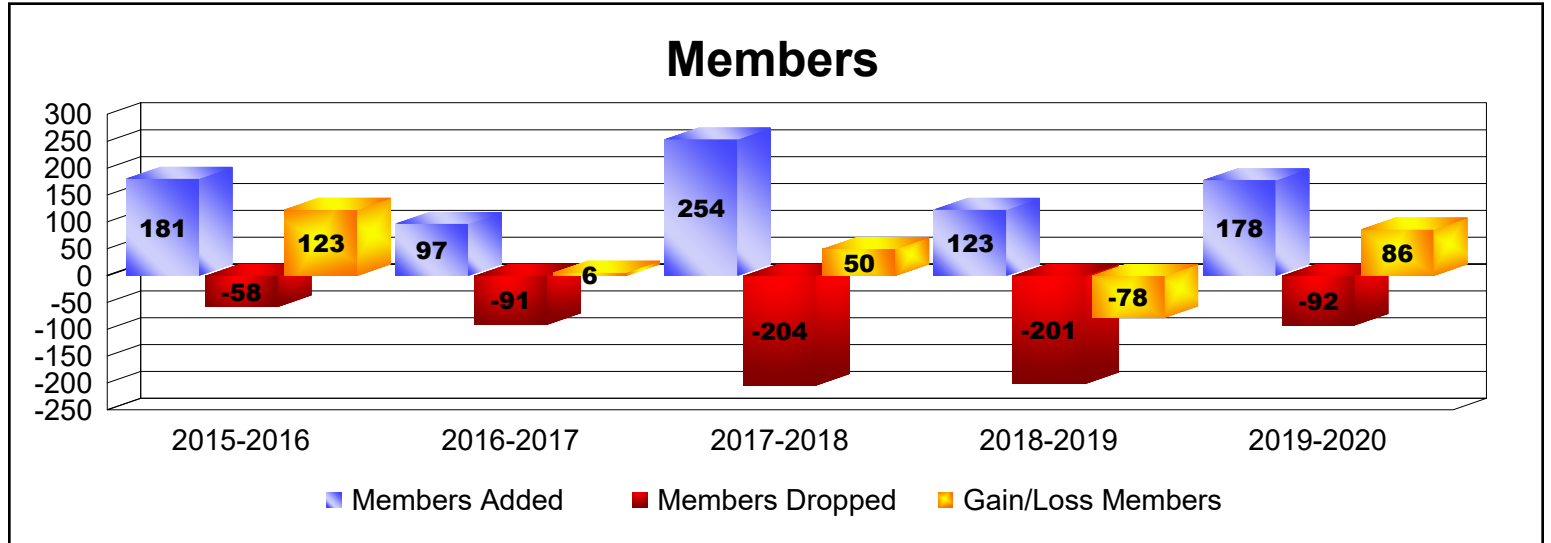

Year	New Clubs	Dropped Clubs	Gain/ Loss Clubs	New Members	Charter Members	Reinstate Members	Transfer Members	Total Member Added	Total Members Dropped	Gain/ Loss Members
2015-2016	2	-2	0	121	58	2	0	181	-58	123
2016-2017	0	-1	-1	97	0	0	0	97	-91	6
2017-2018	4	-2	2	126	120	7	1	254	-204	50
2018-2019	1	-1	0	75	28	15	5	123	-201	-78
2019-2020	5	0	5	60	105	12	1	178	-92	86
Average	2	-1	1	96	62	7	1	167	-129	37

Year	New Clubs	Dropped Clubs	Gain/ Loss Clubs	New Members	Charter Members	Reinstate Members	Transfer Members	Total Member Added	Total Members Dropped	Gain/ Loss Members
2015-2016	1	0	1	30	31	2	0	63	-20	43
2016-2017	0	-1	-1	38	0	2	0	40	-38	2
2017-2018	2	-1	1	48	43	1	0	92	-80	12
2018-2019	0	0	0	29	42	1	0	72	-59	13
2019-2020	1	0	1	42	23	5	0	70	-55	15
Average	1	0	0	37	28	2	0	67	-50	17