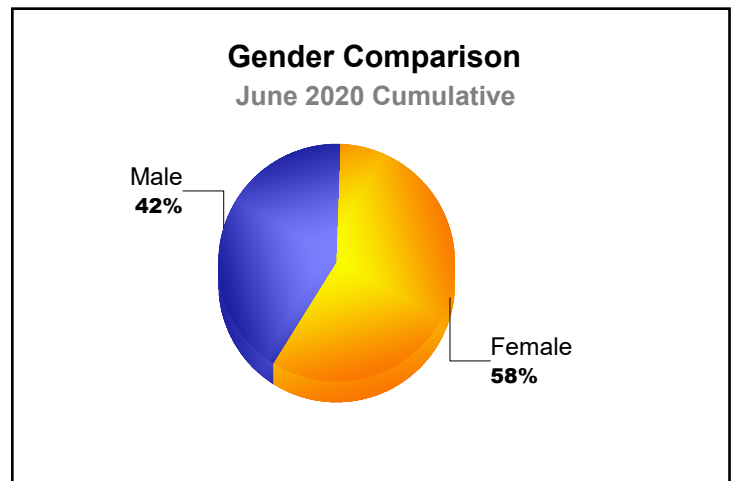

Year	New Clubs	Dropped Clubs	Gain/ Loss Clubs	New Members	Charter Members	Reinstate Members	Transfer Members	Total Member Added	Total Members Dropped	Gain/ Loss Members
2015-2016	2	-2	0	121	58	2	0	181	-58	123
2016-2017	0	-1	-1	97	0	0	0	97	-91	6
2017-2018	4	-2	2	126	120	7	1	254	-204	50
2018-2019	1	-1	0	75	28	15	5	123	-201	-78
2019-2020	5	0	5	60	105	12	1	178	-92	86
Average	2	-1	1	96	62	7	1	167	-129	37