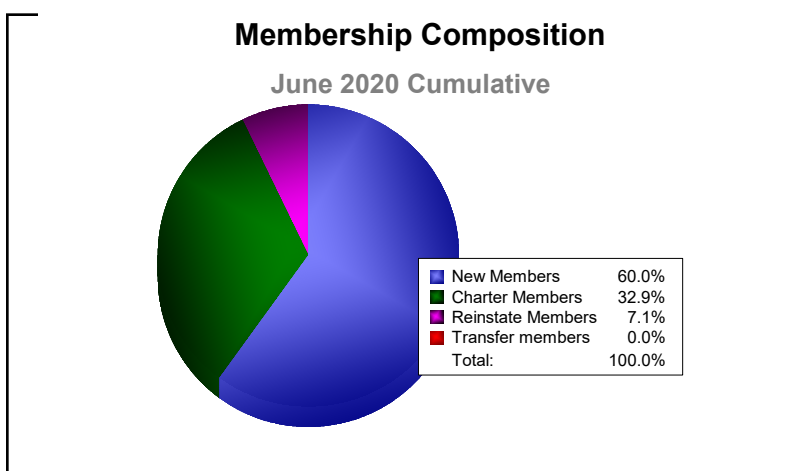

Year	New Clubs	Dropped Clubs	Gain/ Loss Clubs	New Members	Charter Members	Reinstate Members	Transfer Members	Total Member Added	Total Members Dropped	Gain/ Loss Members
2015-2016	2	-2	0	121	58	2	0	181	-58	123
2016-2017	0	-1	-1	97	0	0	0	97	-91	6
2017-2018	4	-2	2	126	120	7	1	254	-204	50
2018-2019	1	-1	0	75	28	15	5	123	-201	-78
2019-2020	5	0	5	60	105	12	1	178	-92	86
Average	2	-1	1	96	62	7	1	167	-129	37

Year	New Clubs	Dropped Clubs	Gain/ Loss Clubs	New Members	Charter Members	Reinstate Members	Transfer Members	Total Member Added	Total Members Dropped	Gain/ Loss Members
2015-2016	1	0	1	30	31	2	0	63	-20	43
2016-2017	0	-1	-1	38	0	2	0	40	-38	2
2017-2018	2	-1	1	48	43	1	0	92	-80	12
2018-2019	0	0	0	29	42	1	0	72	-59	13
2019-2020	1	0	1	42	23	5	0	70	-55	15
Average	1	0	0	37	28	2	0	67	-50	17