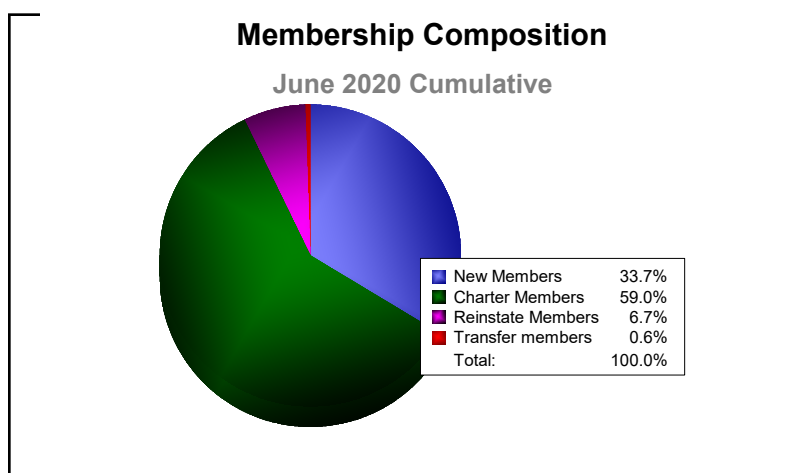

Year	New Clubs	Dropped Clubs	Gain/ Loss Clubs	New Members	Charter Members	Reinstate Members	Transfer Members	Total Member Added	Total Members Dropped	Gain/ Loss Members
2015-2016	2	-2	0	121	58	2	0	181	-58	123
2016-2017	0	-1	-1	97	0	0	0	97	-91	6
2017-2018	4	-2	2	126	120	7	1	254	-204	50
2018-2019	1	-1	0	75	28	15	5	123	-201	-78
2019-2020	5	0	5	60	105	12	1	178	-92	86
Average	2	-1	1	96	62	7	1	167	-129	37

Year	New Clubs	Dropped Clubs	Gain/ Loss Clubs	New Members	Charter Members	Reinstate Members	Transfer Members	Total Member Added	Total Members Dropped	Gain/ Loss Members
2015-2016	1	0	1	30	31	2	0	63	-20	43
2016-2017	0	-1	-1	38	0	2	0	40	-38	2
2017-2018	2	-1	1	48	43	1	0	92	-80	12
2018-2019	0	0	0	29	42	1	0	72	-59	13
2019-2020	1	0	1	42	23	5	0	70	-55	15
Average	1	0	0	37	28	2	0	67	-50	17